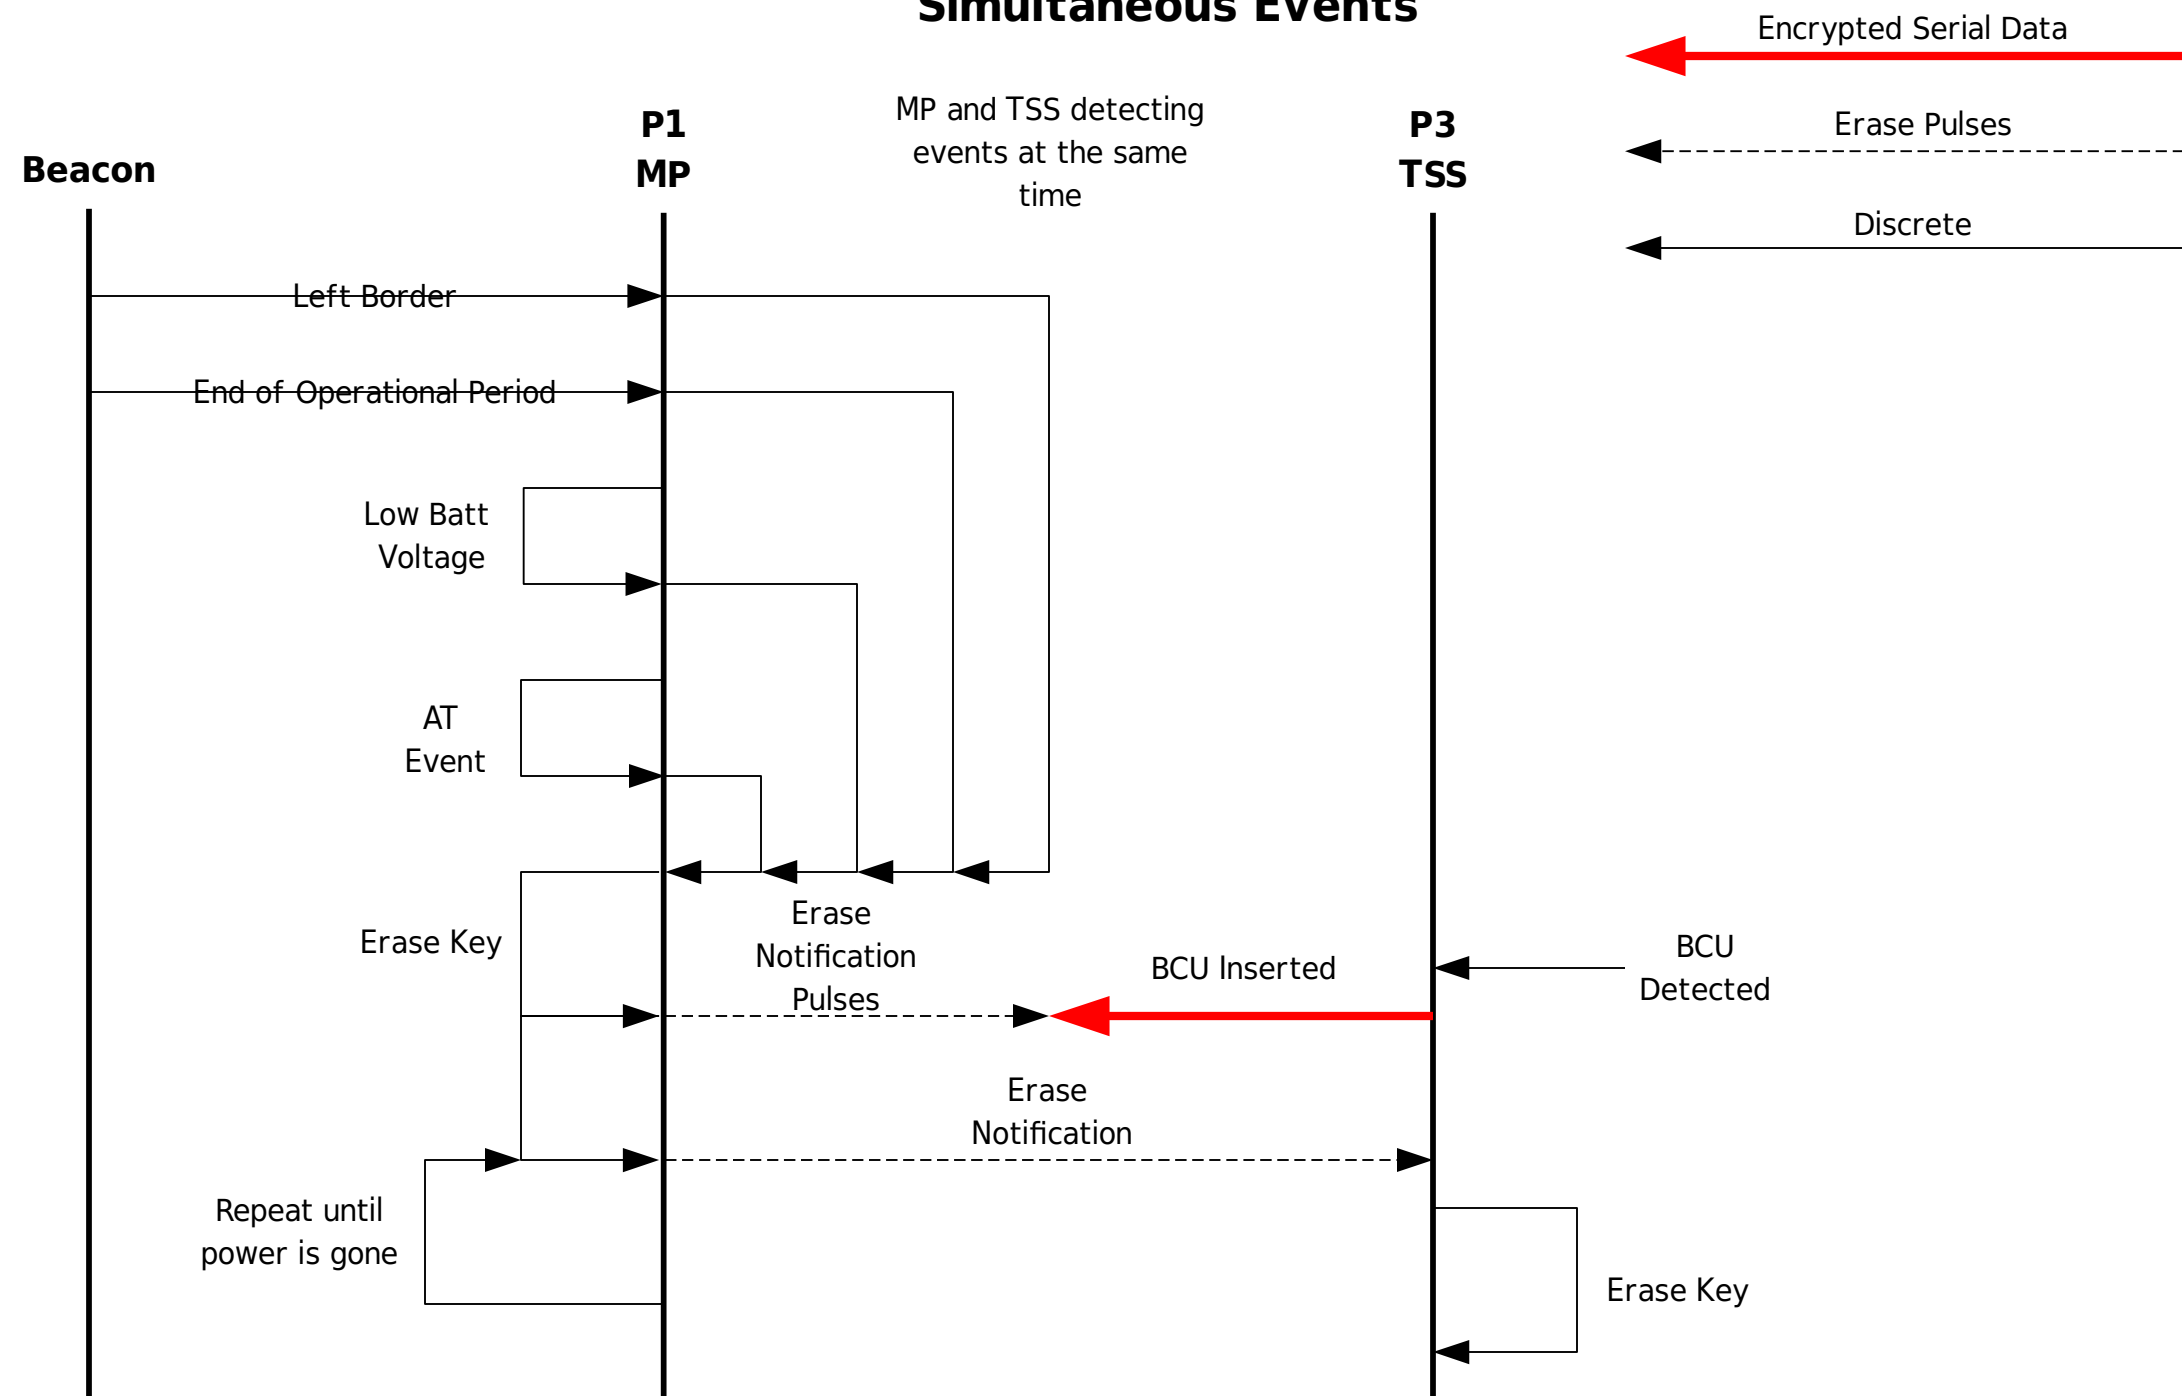

### Software System Description

### uC Program Memory

Operational message traffic

### Erase Event Message Traffic

### Simultaneous Events