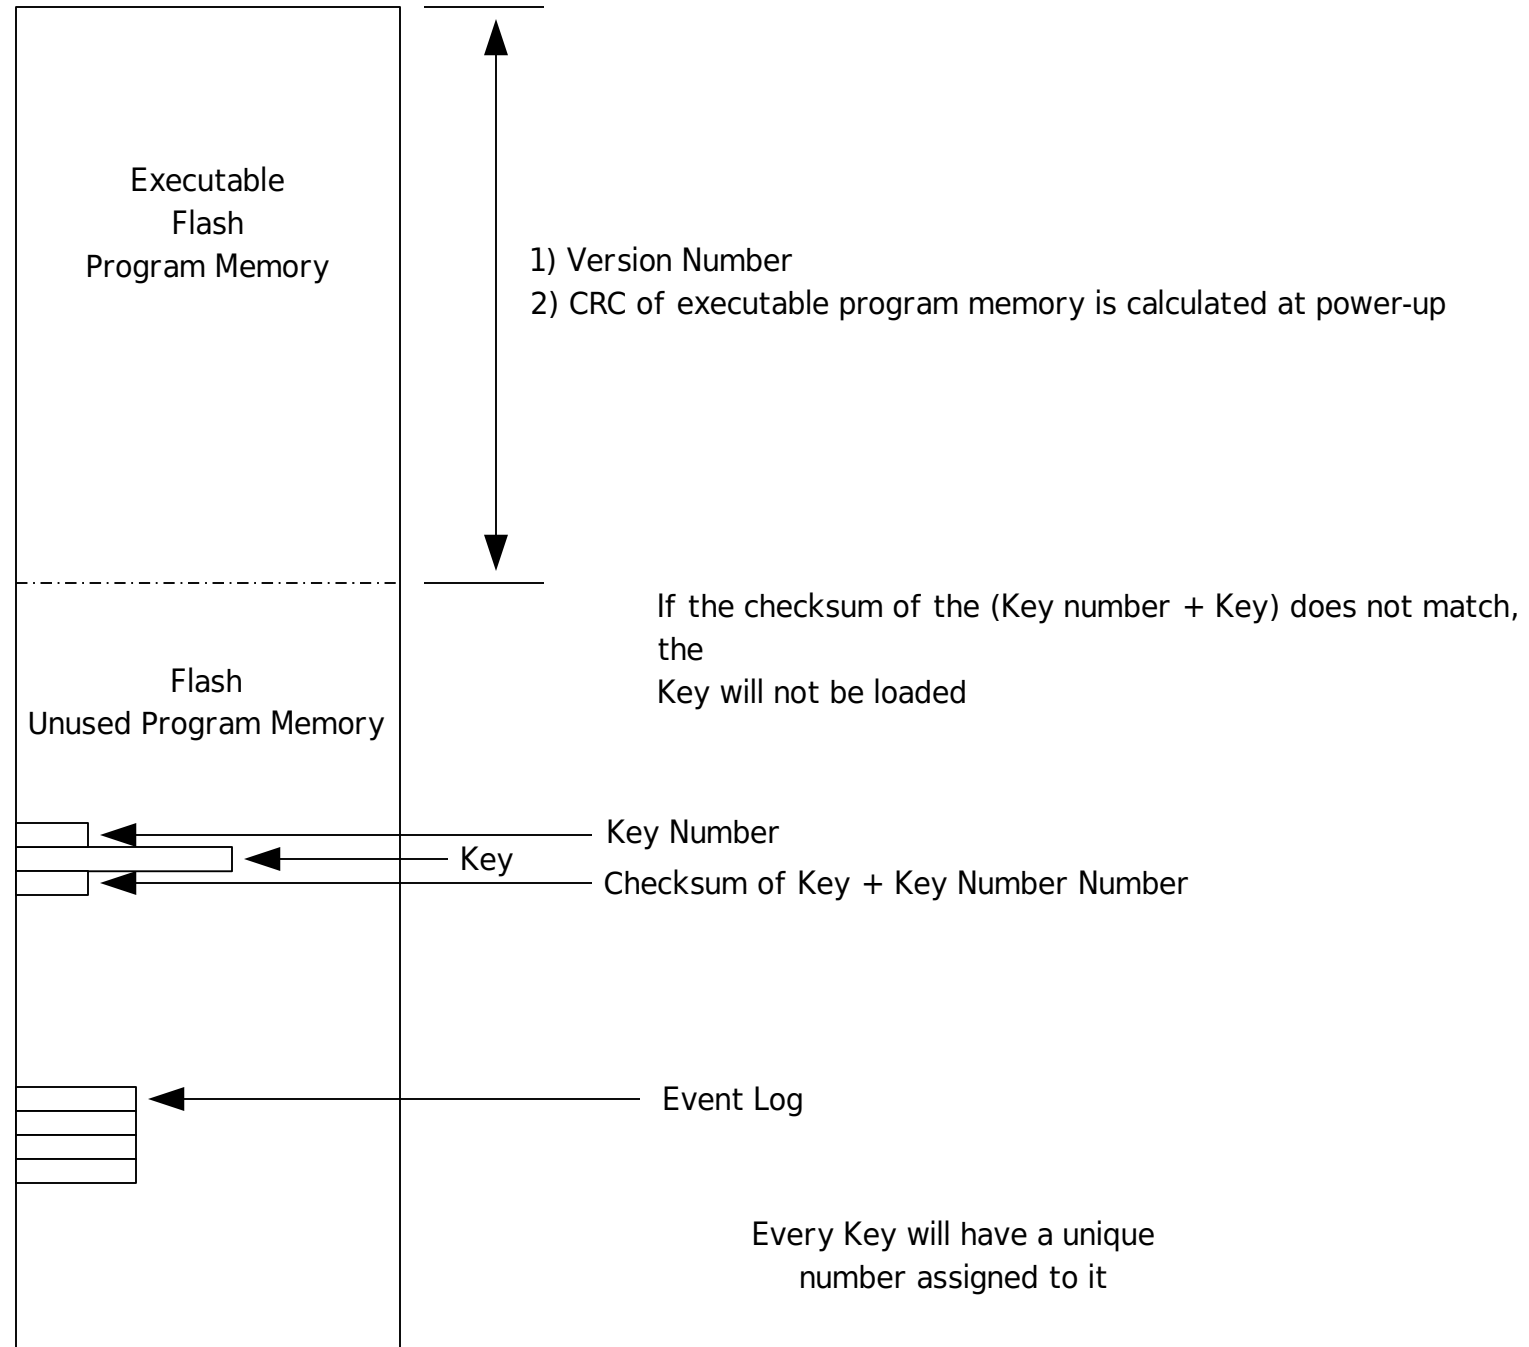

### Software System Description

### uC Program Memory

Operational message traffic

### Erase Event Message Traffic