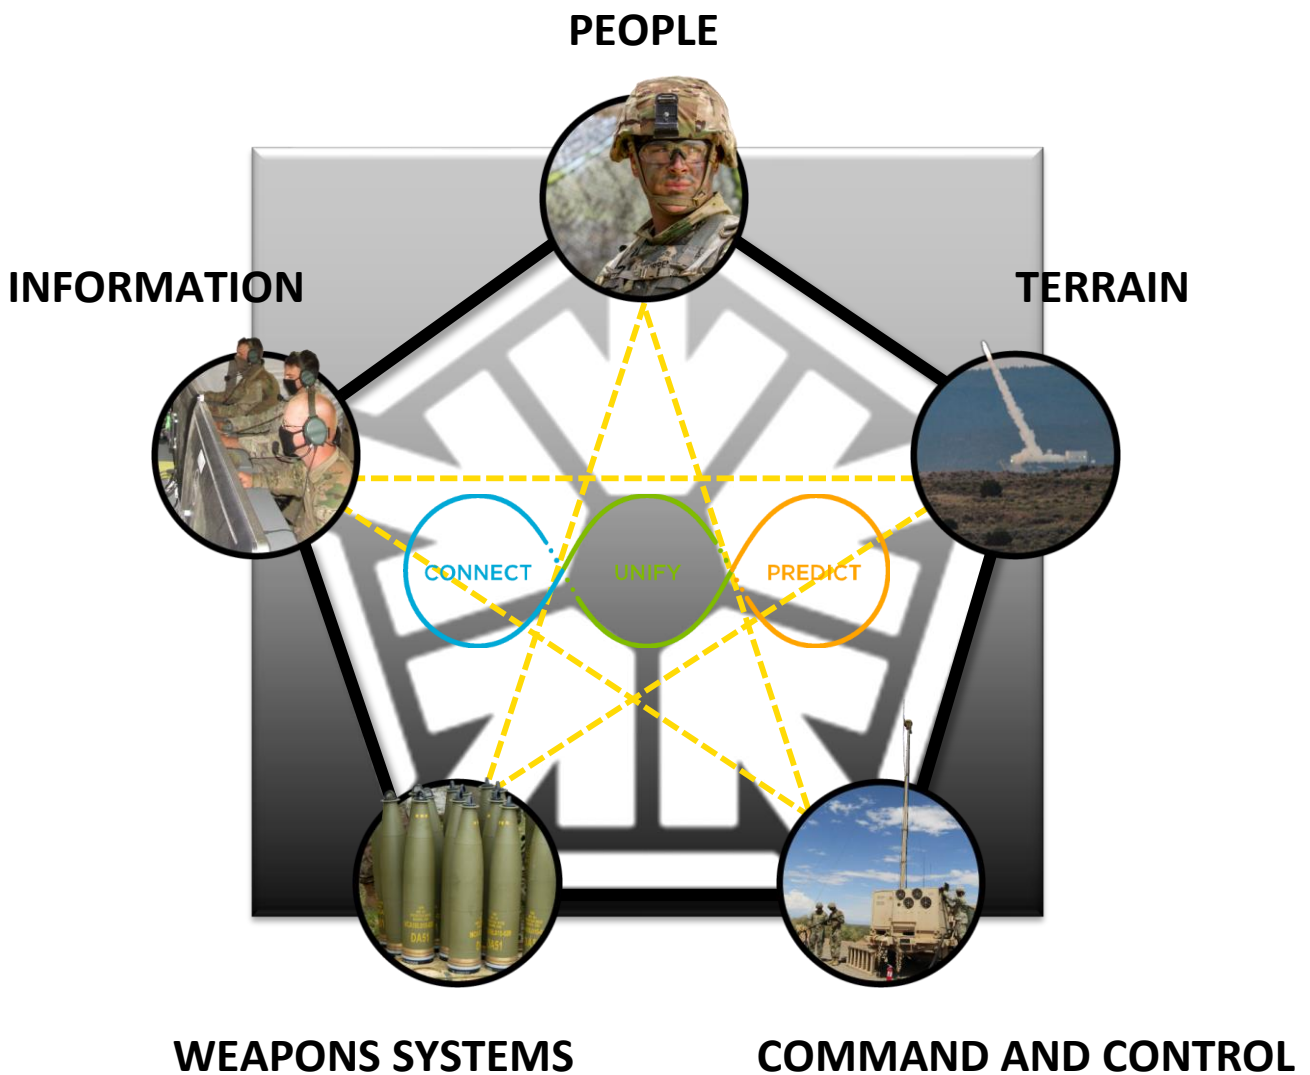

Project Convergence: Connect, Unify, and Predict

Overview

In order to become a **multi-domain force by 2035**, the military must modernize how it fights, what it fights with and who it is. These changes will evolve the force across land, air, sea, space and cyberspace, and require a **new set of capabilities** and focus areas. TIBCO can help DOD as it innovates with Louisiana Maneuvers 2.0, **connecting people, weapon systems, command and control, information and terrain** to competitive advantage on the battlefield.

"This is major step forward in transforming the United States Army for the next 40 years...this may be the most important thing the Army is doing today."

*General James McConville
Army Chief of Staff*

Army-TIBCO Strategic Alignment

As the Army modernizes and evolves the **Multi-Domain operating model** across Compete, Penetrate, Dis-integrate, Exploit, and Re-compete, TIBCO can assist by **connecting** disparate systems to create holistic, **unified** data sets which can be leveraged for **predictive** operations. Based on our **25+ years** of experience helping the **largest and most complex enterprises evolve**, we believe we are uniquely positioned from a **solutions and services** standpoint to contribute to the Army strategy.