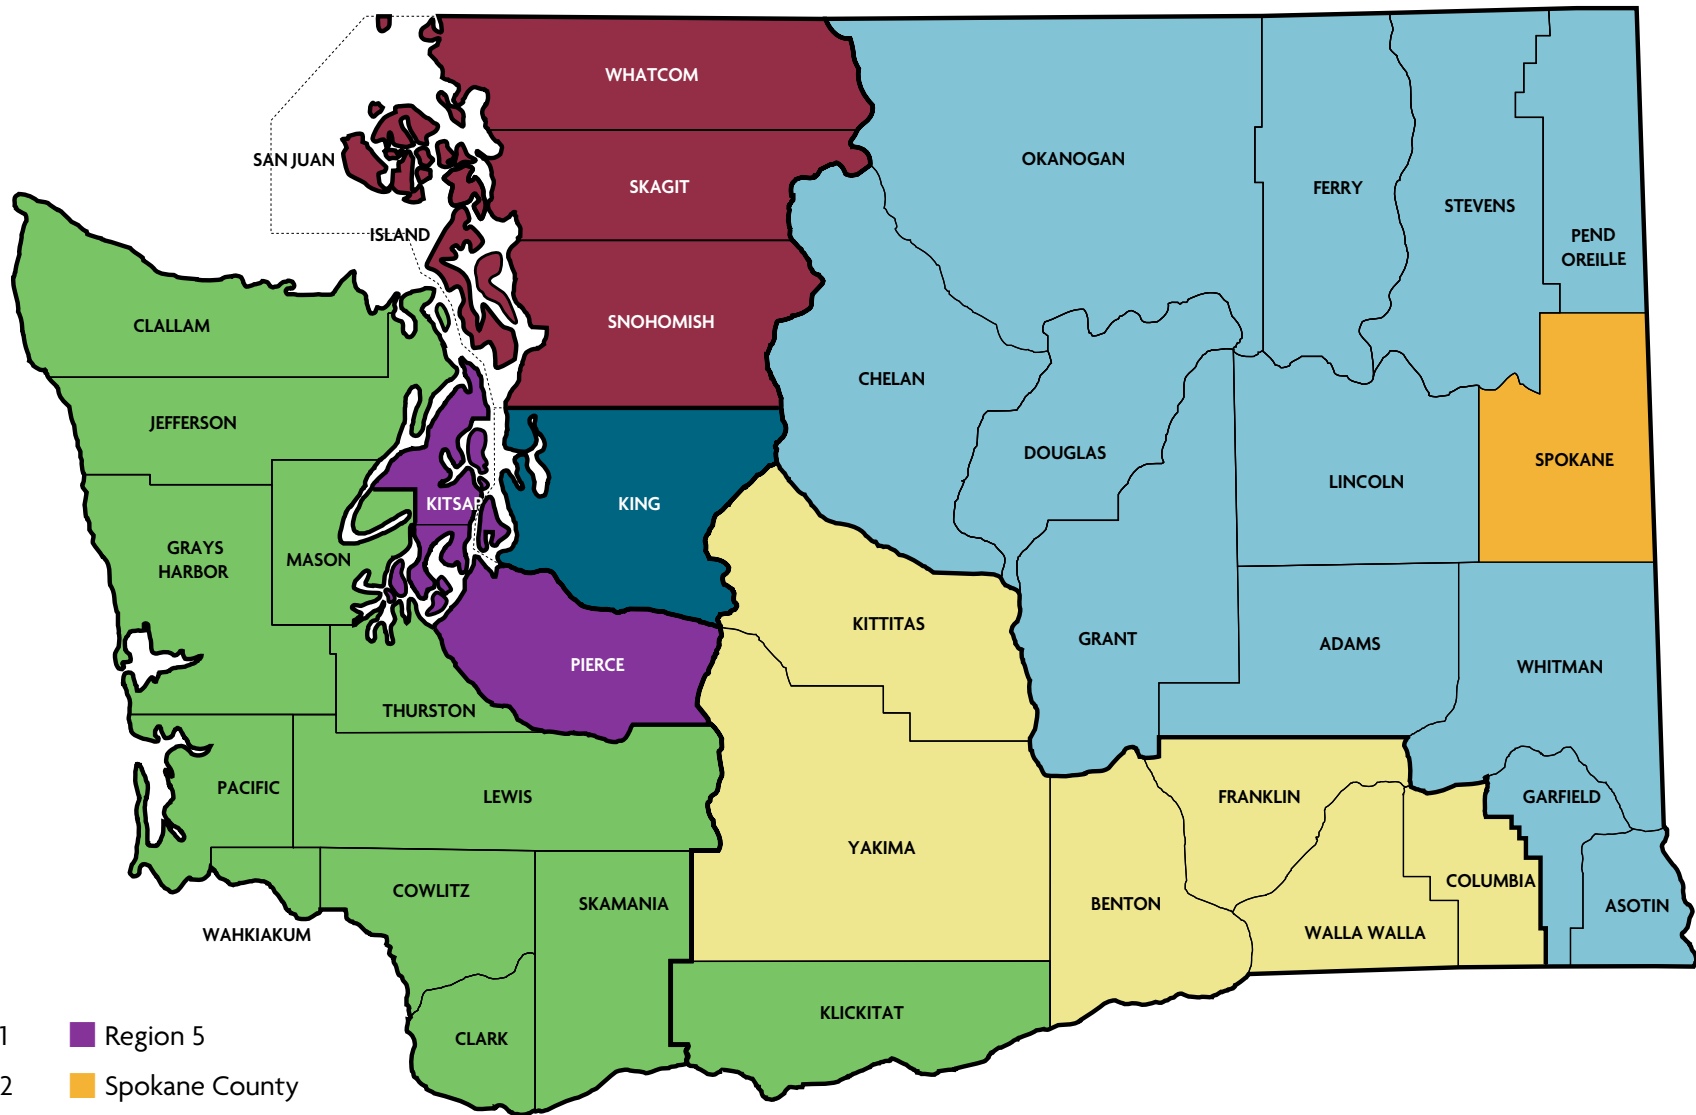

# Child Care Subsidy Rates Regional Map

- Region 1
- Region 2
- Region 3
- Region 4
- Region 5
- Spokane County
- Region 6

## For child care centers only:

- Clark County is in Region 6 but is paid Region 3 rates.
- Benton and Walla Walla counties are in Region 2 but are paid Region 6 rates.
- Whitman County is in Region 1 but is paid at Region 6 rates.

## Region 5

Kitsap  
Pierce

## Region 6

Clallam  
Clark  
Cowlitz  
Grays Harbor  
Jefferson  
Klickitat  
Lewis  
Mason  
Pacific  
Skamania  
Thurston  
Wahkiakum